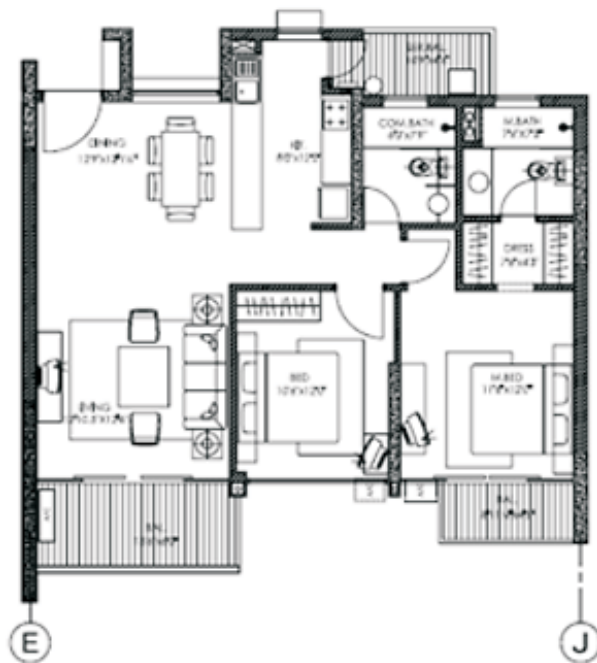

# Type B Floor Plan

**TYPE B**  
SKY VILLA

**UNIT AREA**  
92.91 sqm

SKY BALCONY AREA  
12.23 sqm  
BALCONY AREA  
7.98 sqm  
SERV. BALCONY AREA  
4.75 sqm

**TYPE B**  
TYPICAL UNIT

**UNIT AREA**  
81.60 sqm

SKY BALCONY AREA  
0 sqm  
BALCONY AREA  
15.85 sqm  
SERV. BALCONY AREA  
4.75 sqm