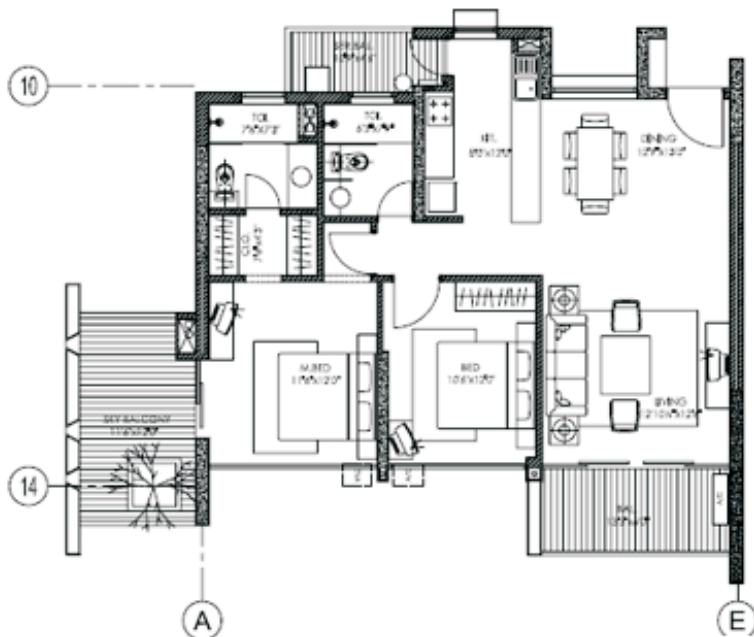

# Type B Floor Plan

**TYPE B**  
SKY VILLA

**UNIT AREA**  
92.91 sqm

SKY BALCONY AREA  
12.23 sqm  
BALCONY AREA  
7.98 sqm  
SERV. BALCONY AREA  
4.75 sqm

**TYPE B**  
TYPICAL UNIT

**UNIT AREA**  
81.60 sqm

SKY BALCONY AREA  
0 sqm  
BALCONY AREA  
15.85 sqm  
SERV. BALCONY AREA  
4.75 sqm