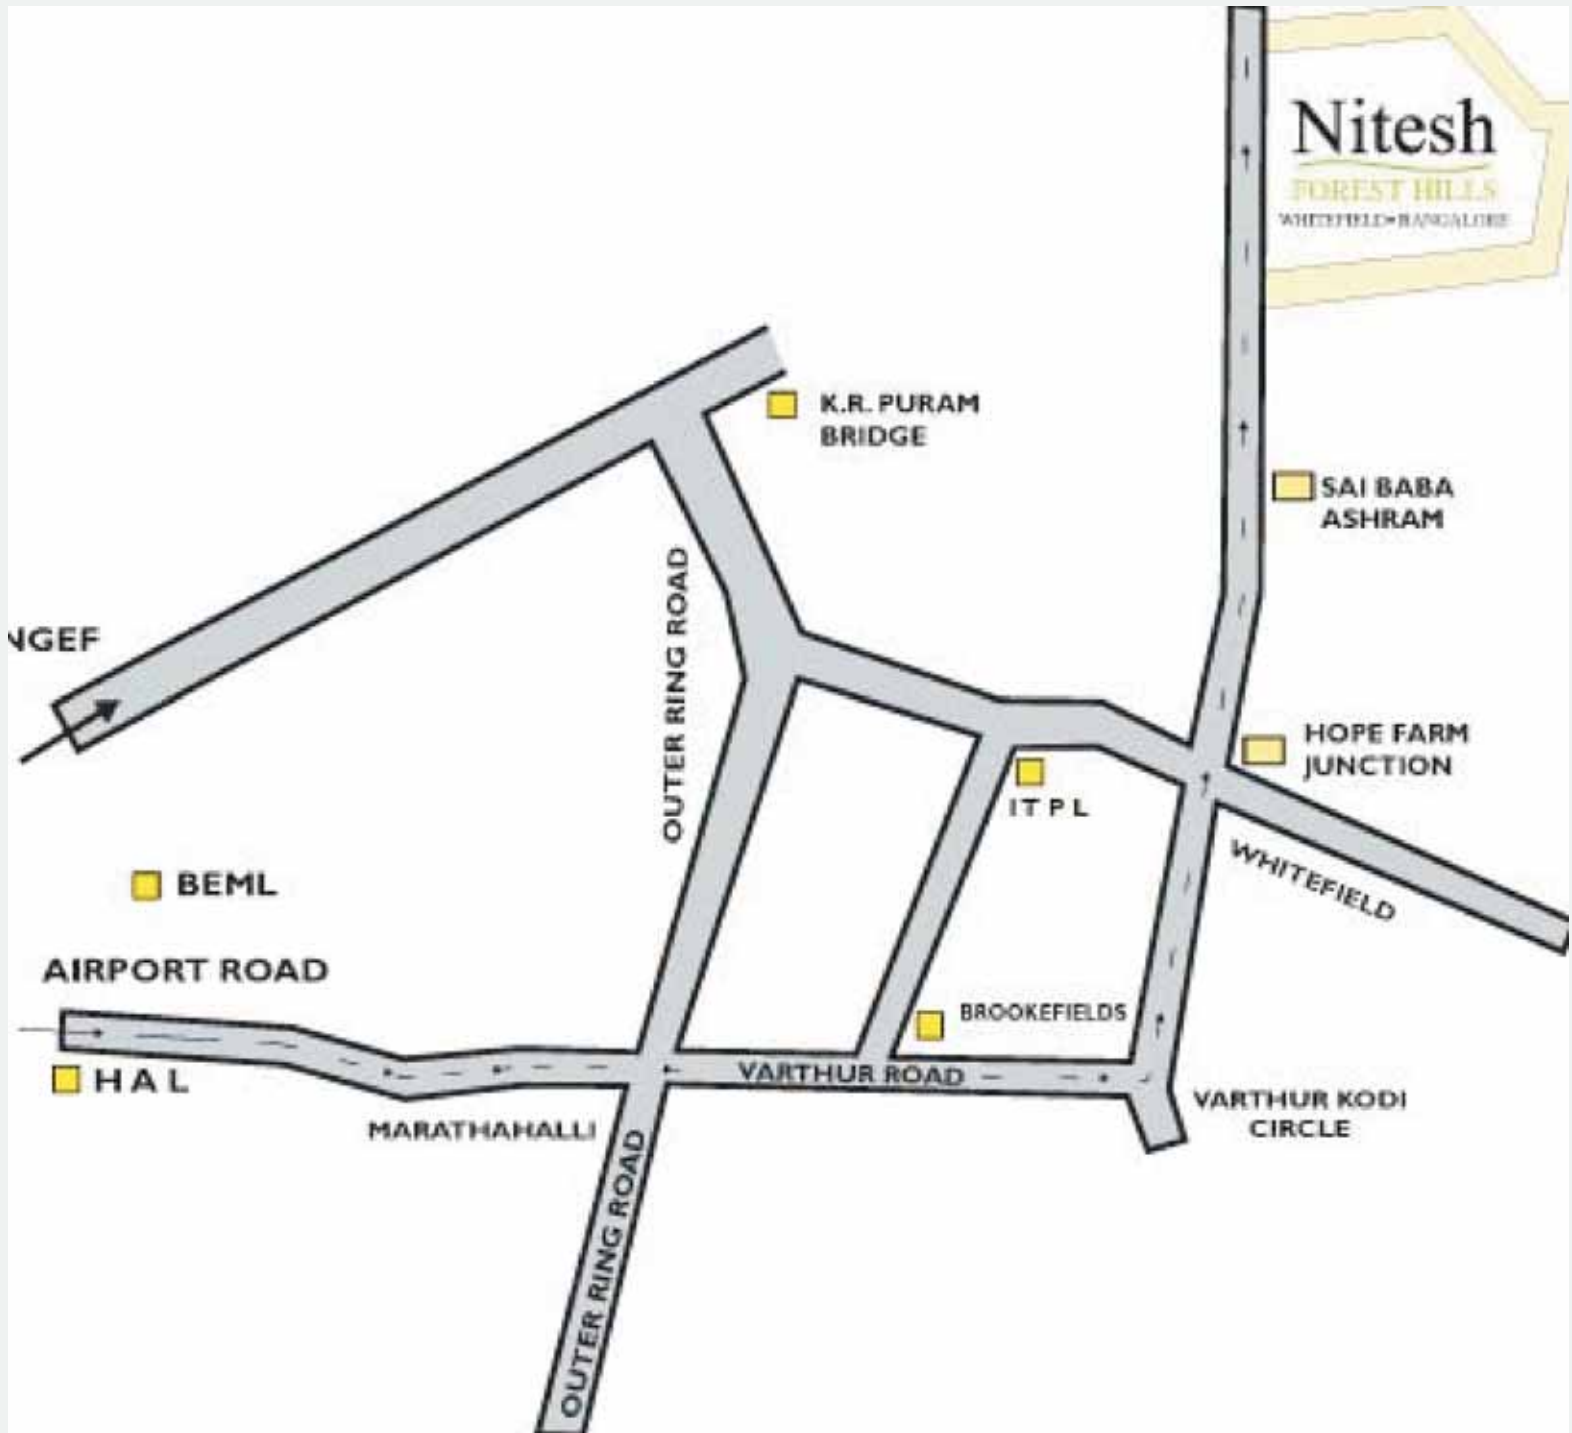

# Location

White field, Bangalore within the IT corridor, close to international technological park and Saibaba medical college and hospital. The airport is 25 kms, the City centre 20 kms. Shopping arcades, multiplexes are all conveniently located within 4 kms radius.