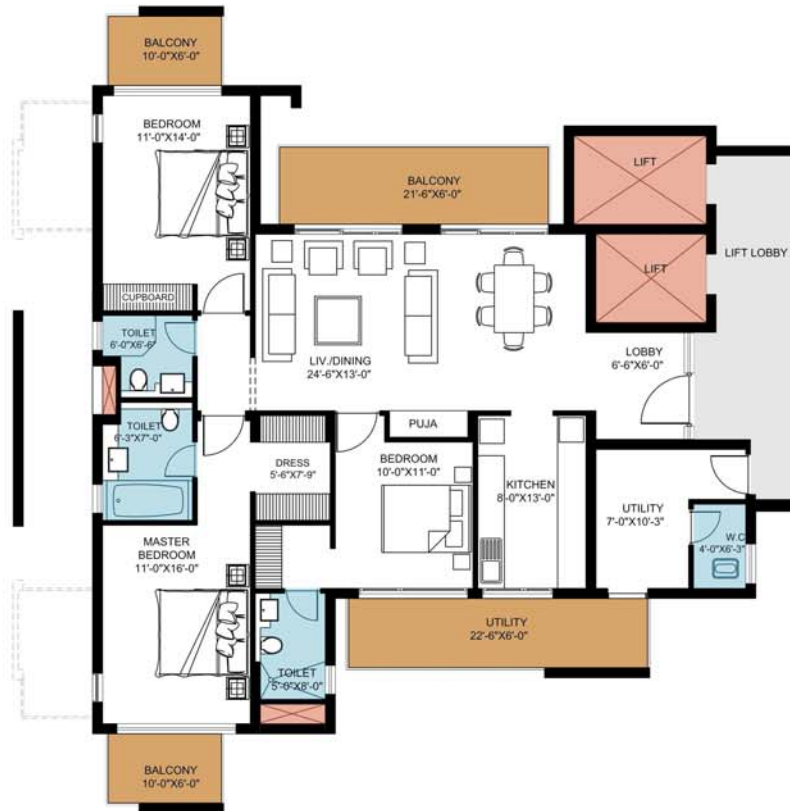

Floor Plan

classic or luxury apartments

Type – C

3 Bed + 3 Toilet + Servant

Area – 2184 sq.ft.

ARCOP

PURI CONSTRUCTIONS PVT LTD.

THE PRANAYAM