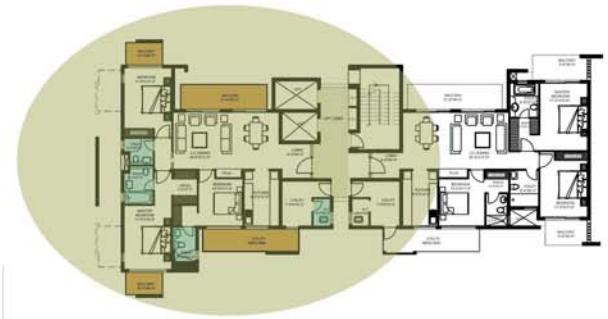

Floor Plan

classic or luxury apartments

Type – C

3 Bed + 3 Toilet + Servant

Area – 2184 sq.ft.

ARCOP

PURI CONSTRUCTIONS PVT LTD.

THE PRANAYAM