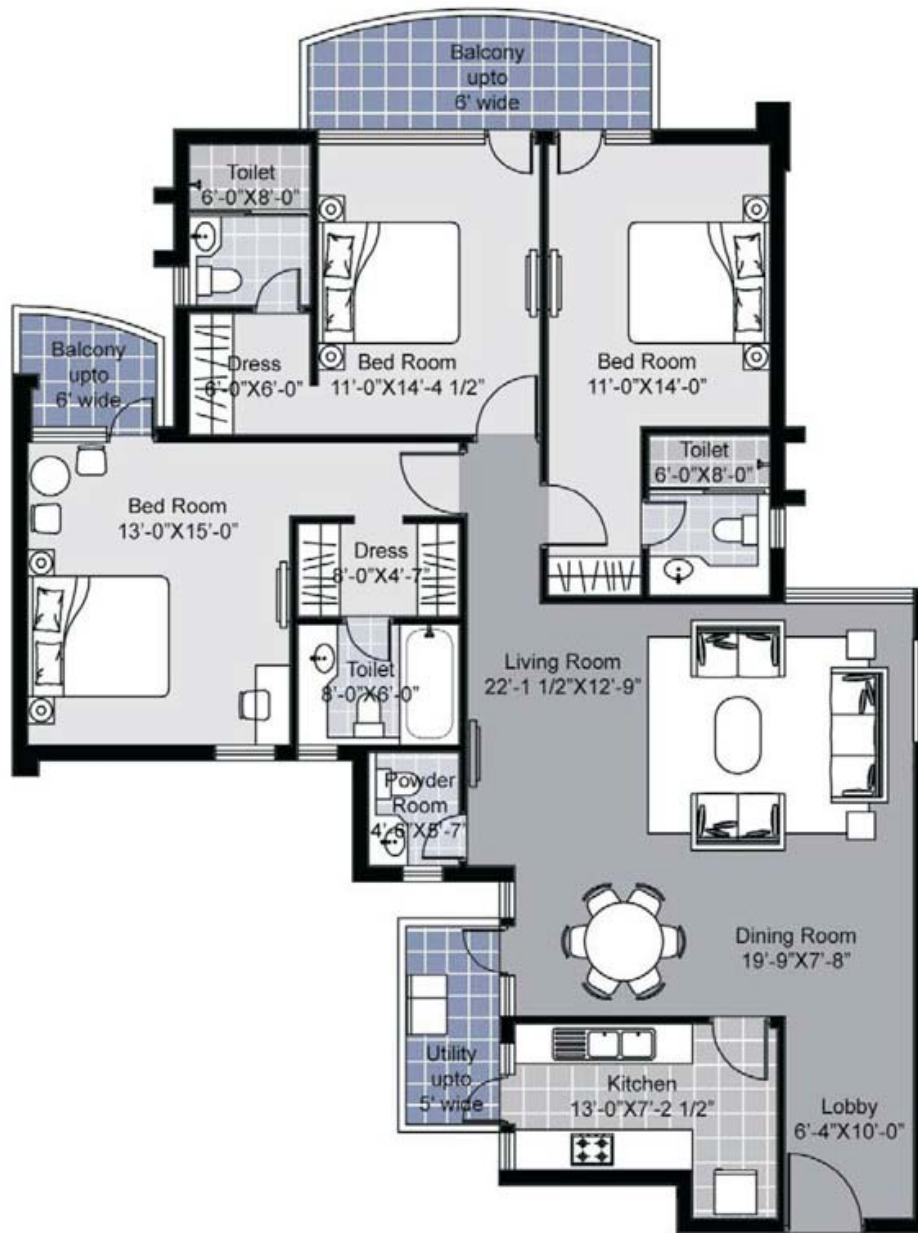

Type Z1 3BR3T

Saleable Area = 2130 sq. ft.

A1: G03, G04*, 103, 104*
A2: G03, G04*, 103, 104*

Please note: * indicates mirror image